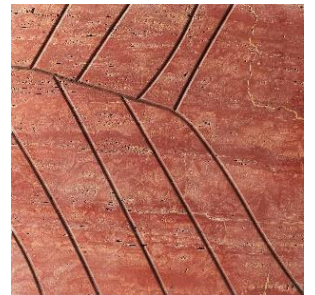

FOLIUM

Textures design Sebastiano Zilio for Kreoo

Folium is the first decoration of the SIGNUM collection, which reinterprets the use of travertine in the interior design world in a graphic key, in all its different shades.

Pure engravings on the material, organic signs that enhance the language harmony, for a new declination of a de-structured and perfectly balanced texture.

In Folium, the organic detail of the plant's world shapes the stone and becomes a decorative element.

Through the engraving, the architectural elements that make up the structure and the rib of the leaves are enhanced and imprinted: pure, stylized, non-invasive signs that dialogue with the texture and natural colors of travertine.

Available materials: Bianco del re – Travertino Navona – Travertino Titanium – Travertino Rosso Persiano – Persian Grey – Nero Marquina