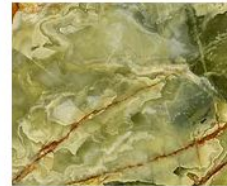

# MARBLE TREND

EXTRAORDINARY SURFACES

Onice Arancio

Onice Fantastico

Onice Marrone

Onice Miele

Onice Nero

Azul Bahia

Azul Macaubas

Nero Belgio

Nero Portoro

Onice Bianco

Onice Rosso

Onice Verde

Onice Rosa

Onice Vulcano

White Quartz

Crystal Agate

Lapis

Malachite

Petrified Wood

Rose Quartz

Smokey Quartz

Sodalite